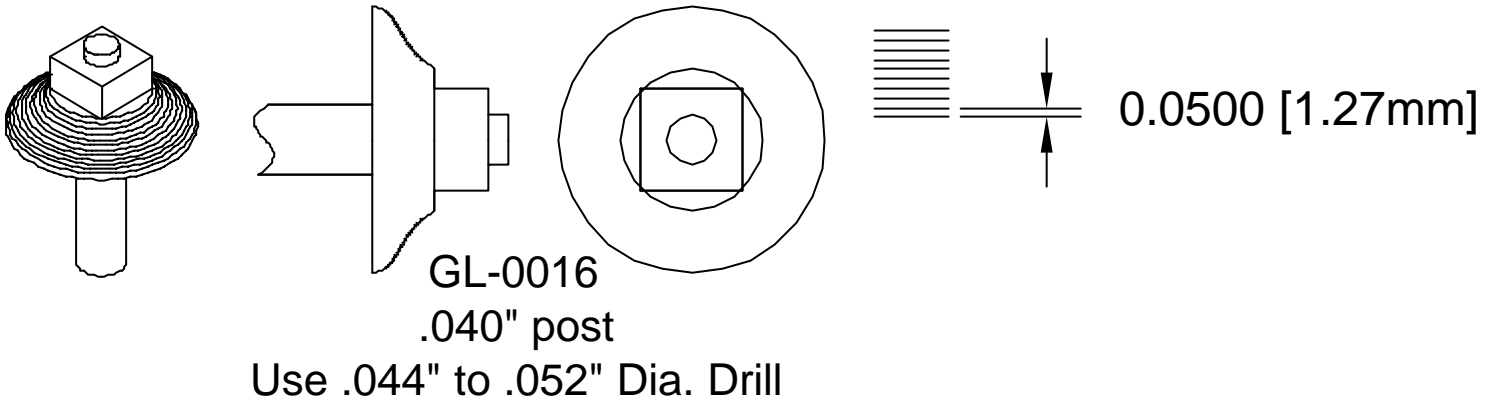

GL-0016 Data Sheet

Approximately 10x actual size.

O Scale 2" iron rod and 6-3/4" washer

S Scale 9" washer